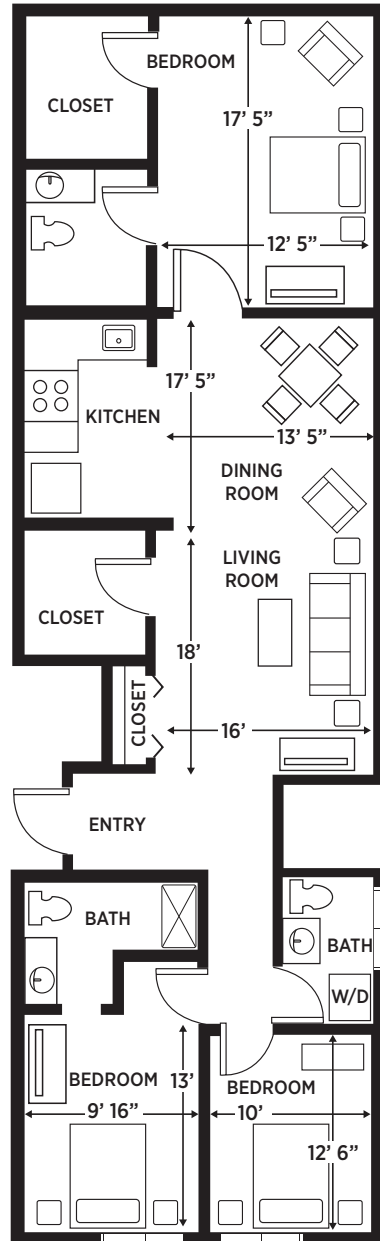

# PRESIDENTIAL SUITE | 1,540 SQ. FT

**ELANCÉ**  
AT ALEXANDRIA

5100 FILLMORE AVE STE  
ALEXANDRIA, VA 22311  
703.845.5100  
[ELANCELUXURLIVING.NET/ALEXANDRIA](http://ELANCELUXURLIVING.NET/ALEXANDRIA)

Equal Housing Opportunity  
Small Pets Welcome