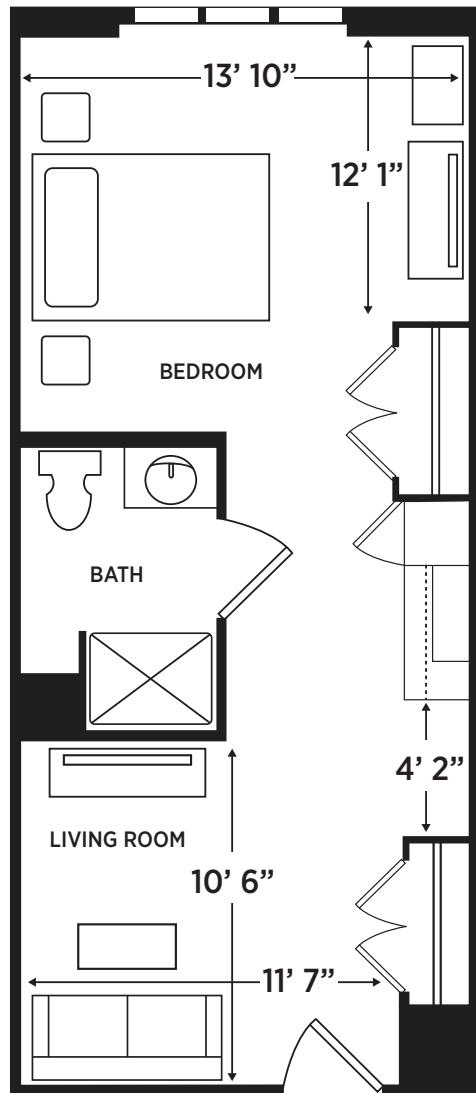

STUDIO

SUITE | 296-394 SQ. FT

ELANCÉ
AT BOYNTON BEACH

10605 S JOG ROAD
BOYNTON BEACH, FL 33426
561.413.6807

ELANCELUXURLIVING.NET/BOYNTONBEACH
#AL13533

Small Pets
Welcome