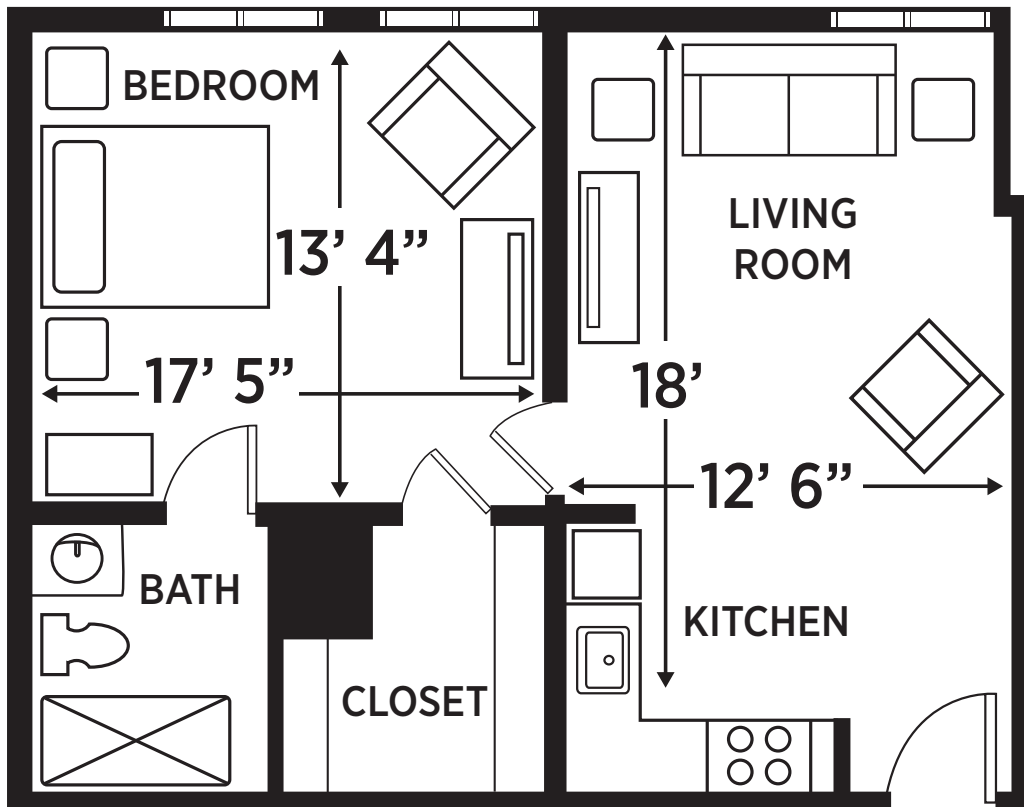

ONE BEDROOM

SUITE | 524 SQ. FT

ELANCÉ
AT ALEXANDRIA

5100 FILLMORE AVE STE
ALEXANDRIA, VA 22311
703.845.5100
ELANCELUXURLIVING.NET/ALEXANDRIA