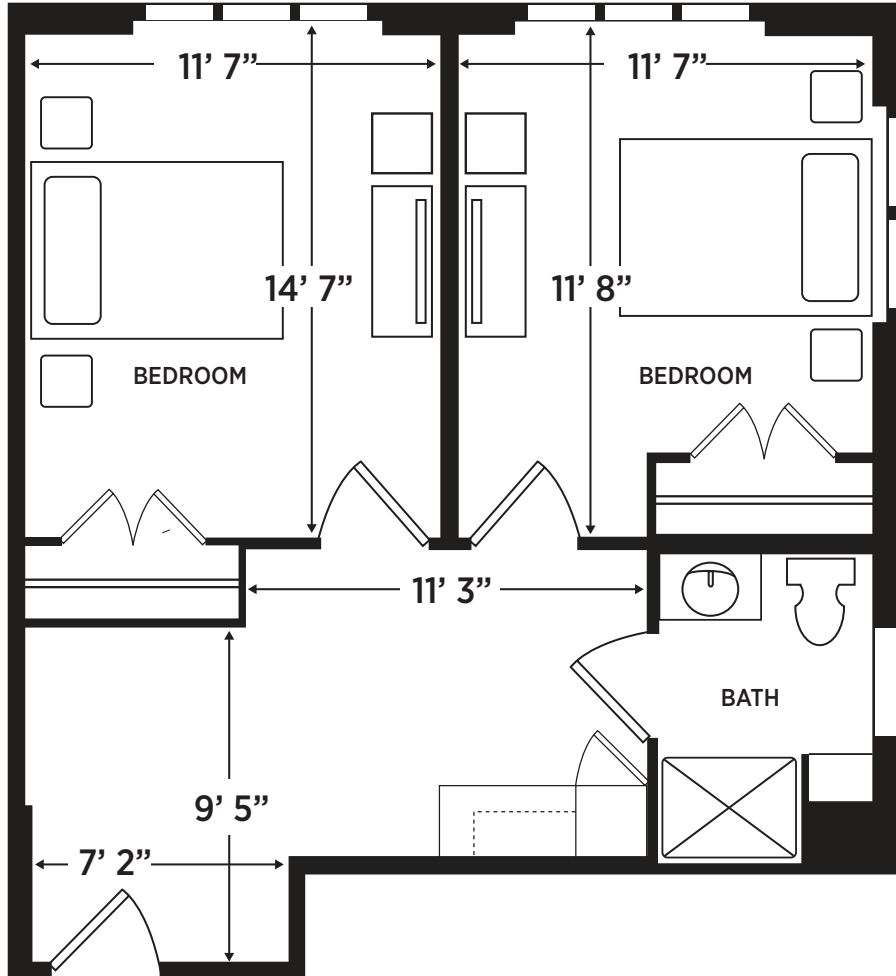

COMPANION
SUITE | 494-612 SQ. FT

ELANCÉ
AT BOYNTON BEACH

10605 S JOG ROAD
BOYNTON BEACH, FL 33426
561.413.6807
ELANCELUXURLIVING.NET/BOYNTONBEACH
#AL13533