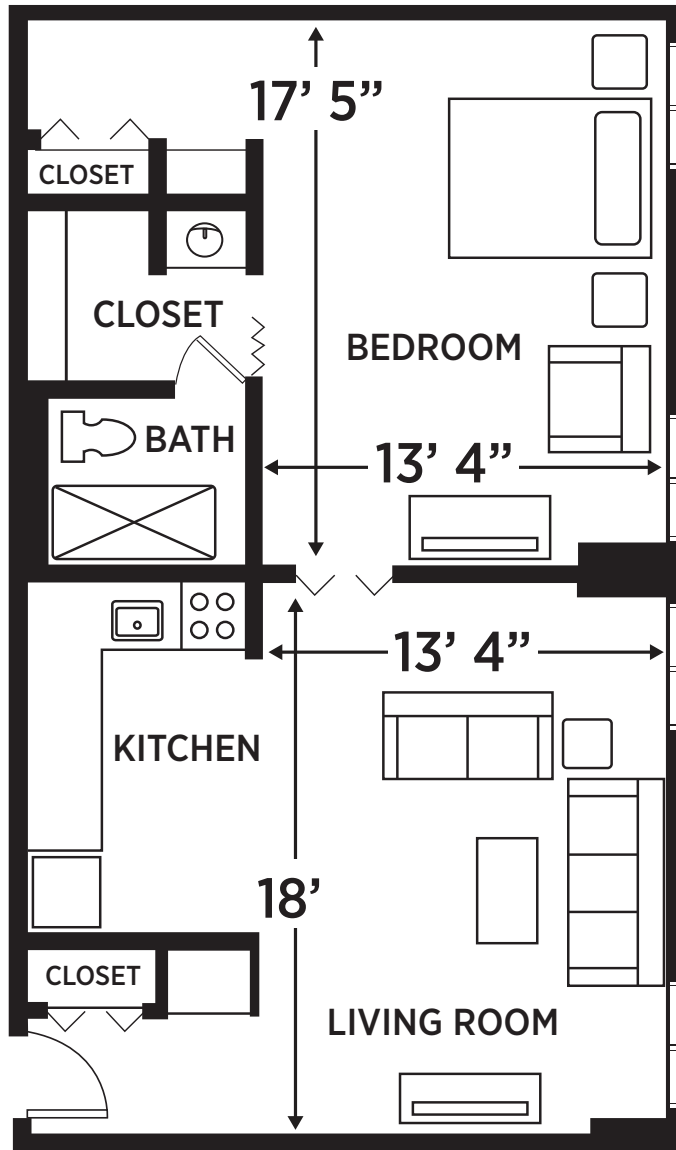

ONE BEDROOM GRAND DELUXE

SUITE | 717 SQ. FT

ELANCÉ
AT ALEXANDRIA

5100 FILLMORE AVE STE
ALEXANDRIA, VA 22311
703.845.5100
ELANCELUXURLIVING.NET/ALEXANDRIA