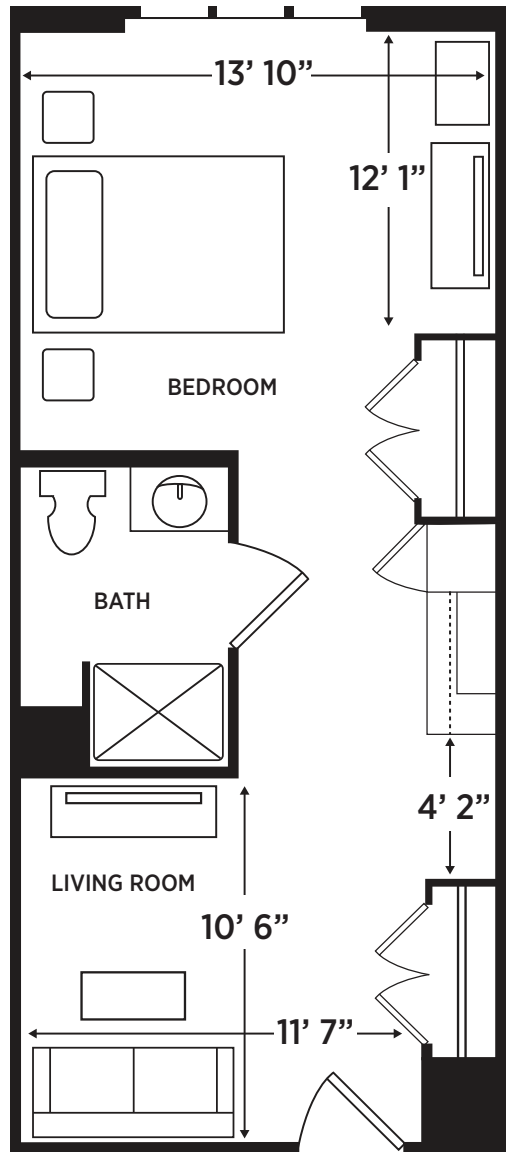

STUDIO GRAND

SUITE | 405-449 SQ. FT

ELANCÉ
AT BOYNTON BEACH

10605 S JOG ROAD
BOYNTON BEACH, FL 33426
561.413.6807
ELANCELUXURLIVING.NET/BOYNTONBEACH
#AL13533

Equal Housing Opportunity
Small Pets Welcome