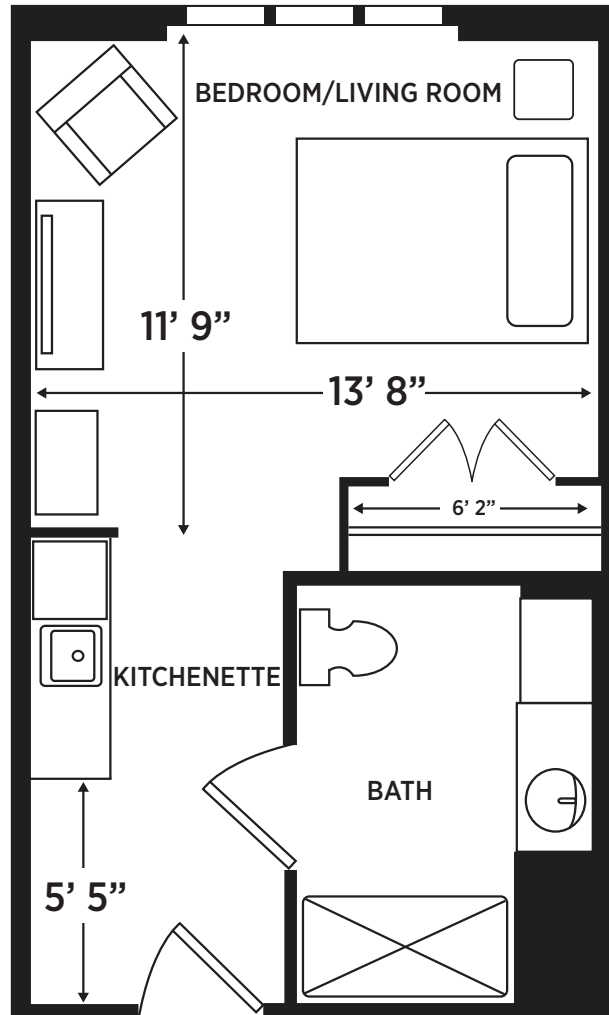

# STUDIO

SUITE | 297-464 SQ. FT

**ELANCÉ**  
AT BOYNTON BEACH

10605 S JOG ROAD  
BOYNTON BEACH, FL 33426  
561.413.6807  
ELANCELUXURLIVING.NET/BOYNTONBEACH  
#AL13533