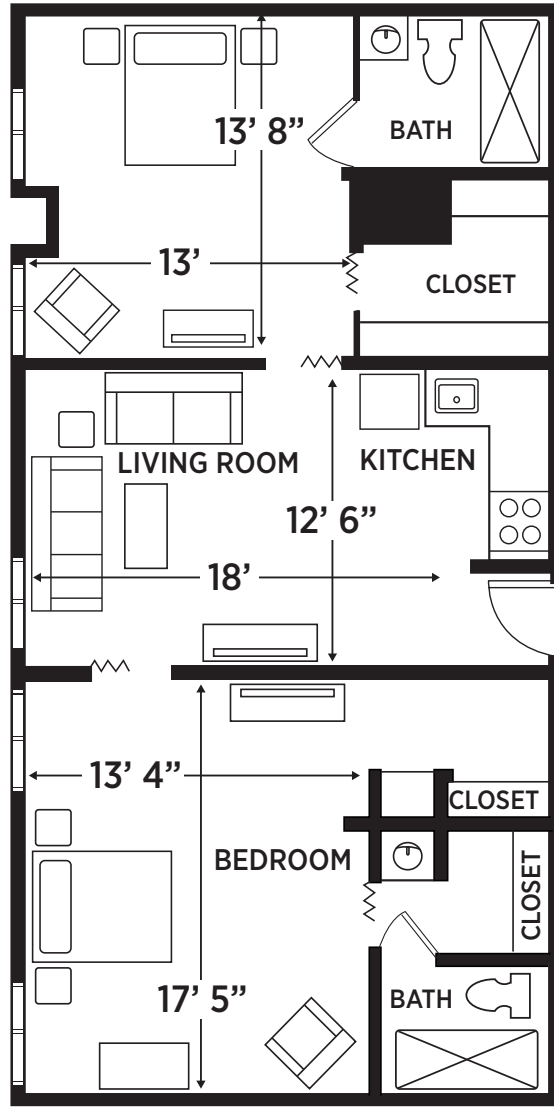

TWO BEDROOM SUITE | 881 SQ. FT

ELANCÉ
AT ALEXANDRIA

5100 FILLMORE AVE STE
ALEXANDRIA, VA 22311
703.845.5100
ELANCELUXURLIVING.NET/ALEXANDRIA