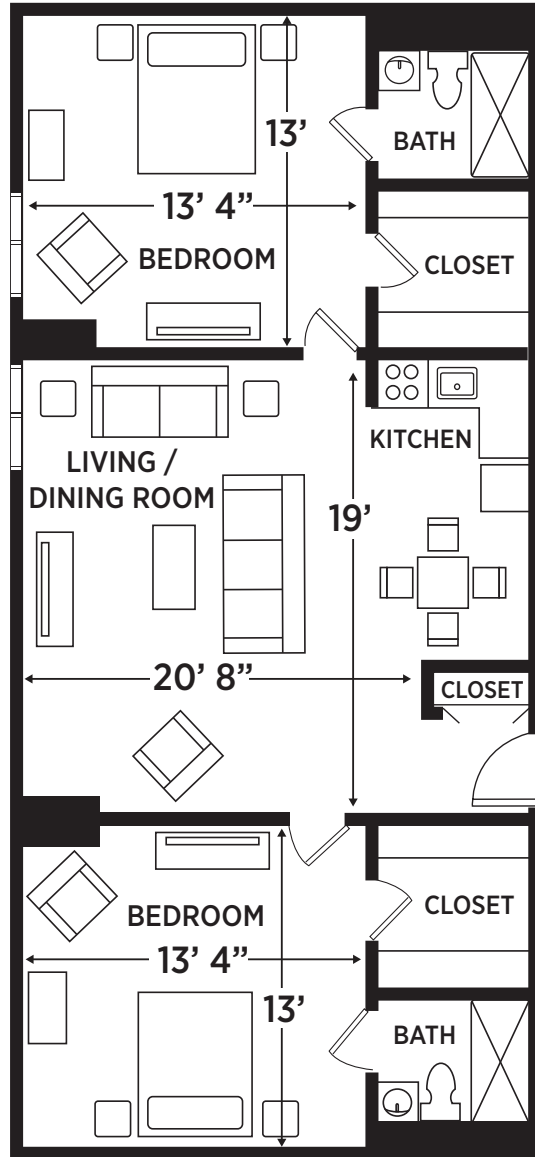

# TWO BEDROOM GRAND

SUITE | 932-954 SQ. FT

**ELANCÉ**  
AT ALEXANDRIA

5100 FILLMORE AVE STE  
ALEXANDRIA, VA 22311  
703.845.5100  
[ELANCELUXURLIVING.NET/ALEXANDRIA](http://ELANCELUXURLIVING.NET/ALEXANDRIA)