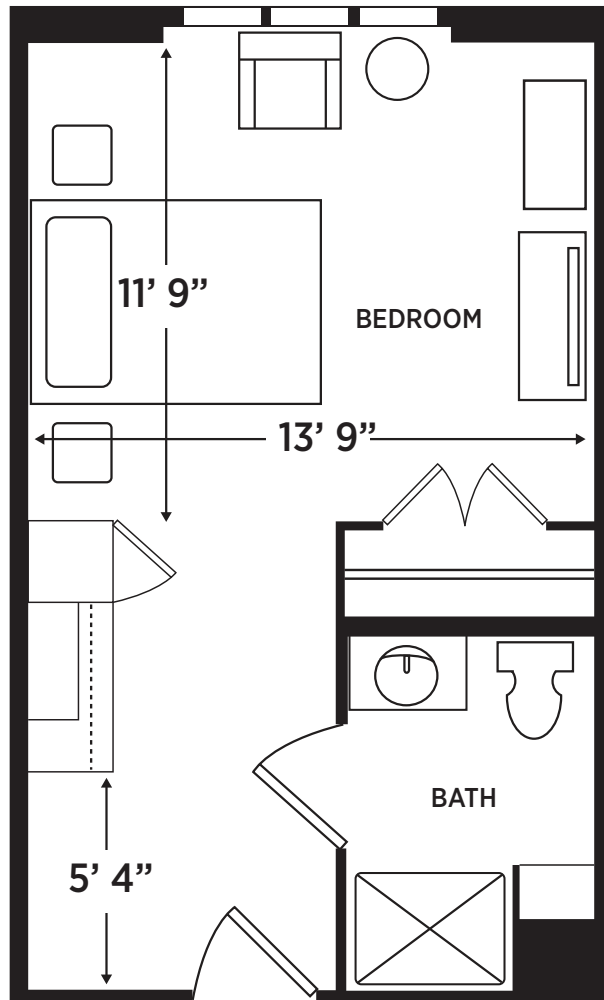

n. spiri. tas

STUDIO

SUITE | 296-394 SQ. FT

ELANCÉ
AT BOYNTON BEACH

10605 S JOG ROAD
BOYNTON BEACH, FL 33426
561.413.6807
ELANCELUXURLIVING.NET/BOYNTONBEACH
#AL13533

Small Pets
Welcome