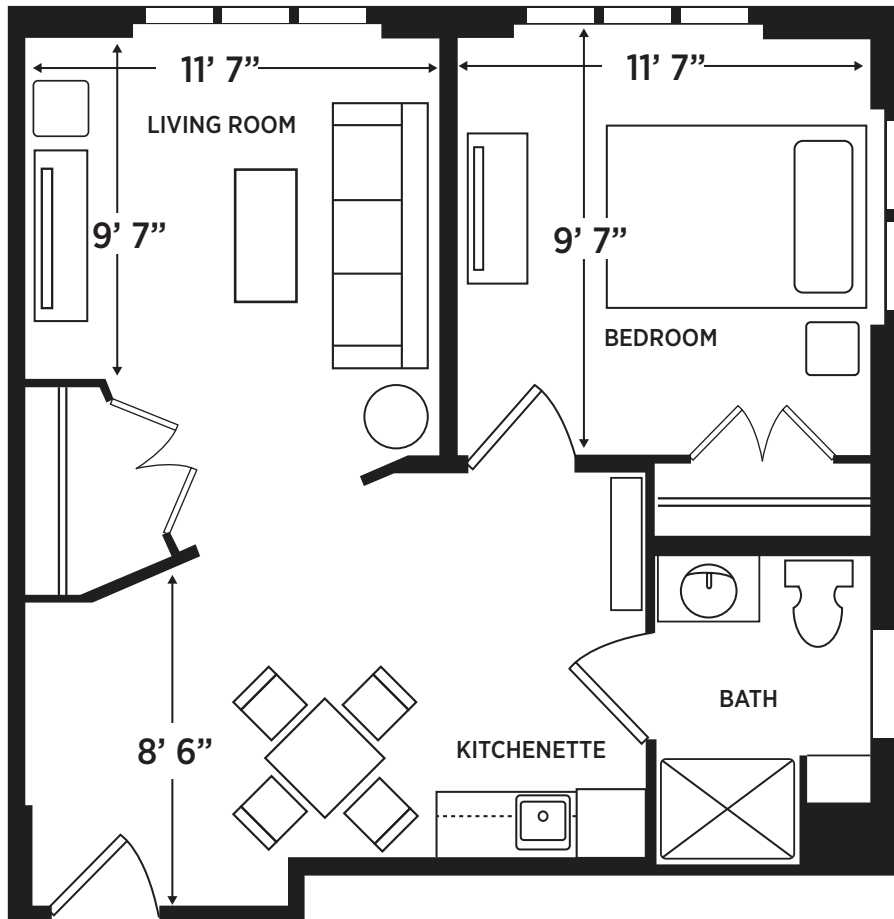

ONE BEDROOM DEN

SUITE | 496-615 SQ. FT

ELANCÉ
AT BOYNTON BEACH

10605 S JOG ROAD
BOYNTON BEACH, FL 33426
561.413.6807
ELANCELUXURLIVING.NET/BOYNTONBEACH
#AL13533